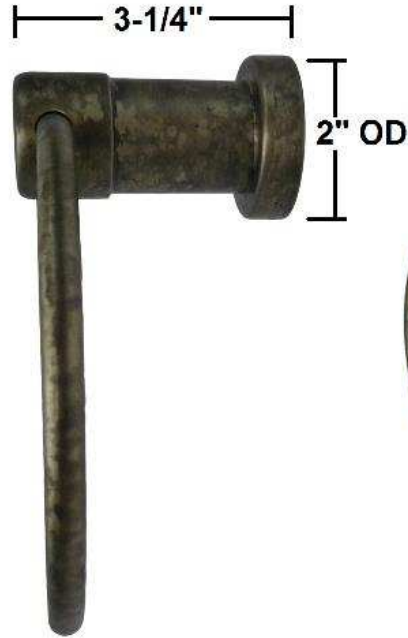

PRODUCT SPECIFICATIONS

Waterbridge Towel Ring
WB-ACC-TR

Jan 2014

- Mounting hardware included
- Custom sizes and finishes available
